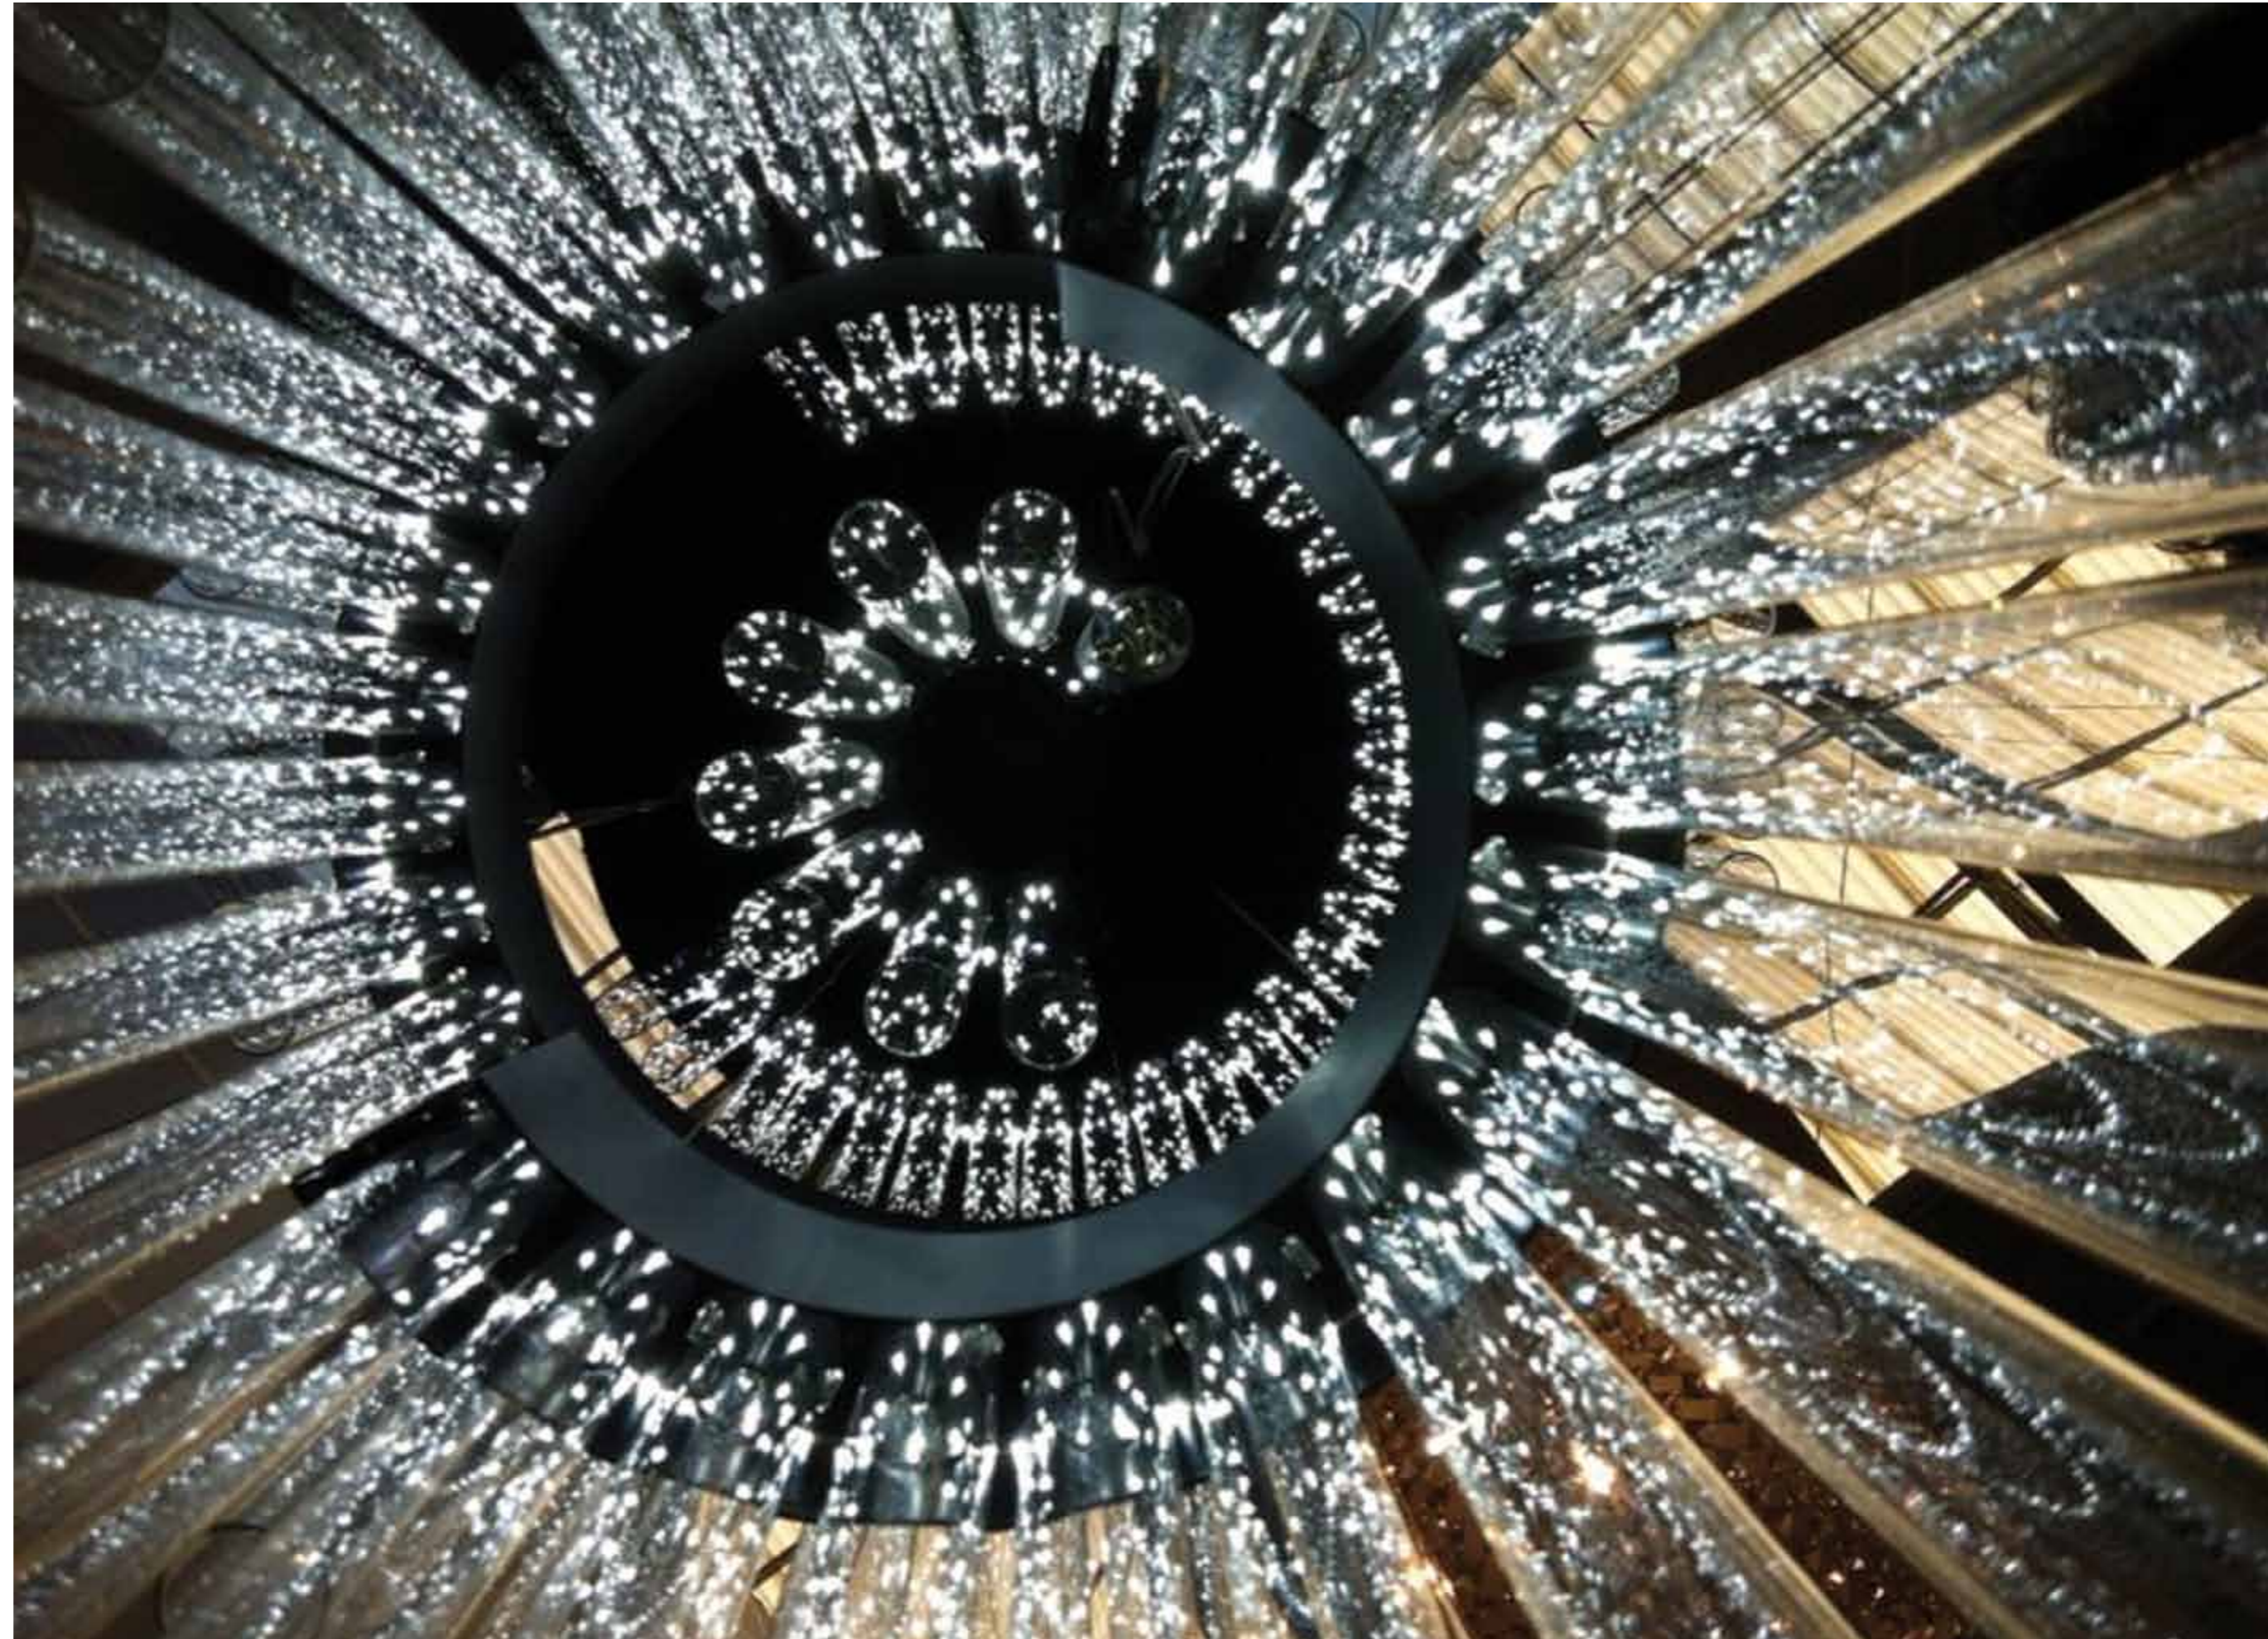

PL 90: Ø 90 cm H 200 cm

PL 150: Ø 150 cm H 350 cm

.VL Vetro liscio/Smooth glass

.VR Vetro rigato/Ribbed glass (su richiesta/on request)

Ice

Sospensione/Suspension
Finitura/Finish: .24 bianco/white - .35 nero/black
.20 foglia oro/gold leaf - .21 foglia argento/silver leaf
.22 foglia rame/copper leaf
.26 foglia rame ossidata/oxidated copper leaf
.28 antracite/anthracite .80 bronzo/bronze
.07 oro spazzolato/brushed satin gold