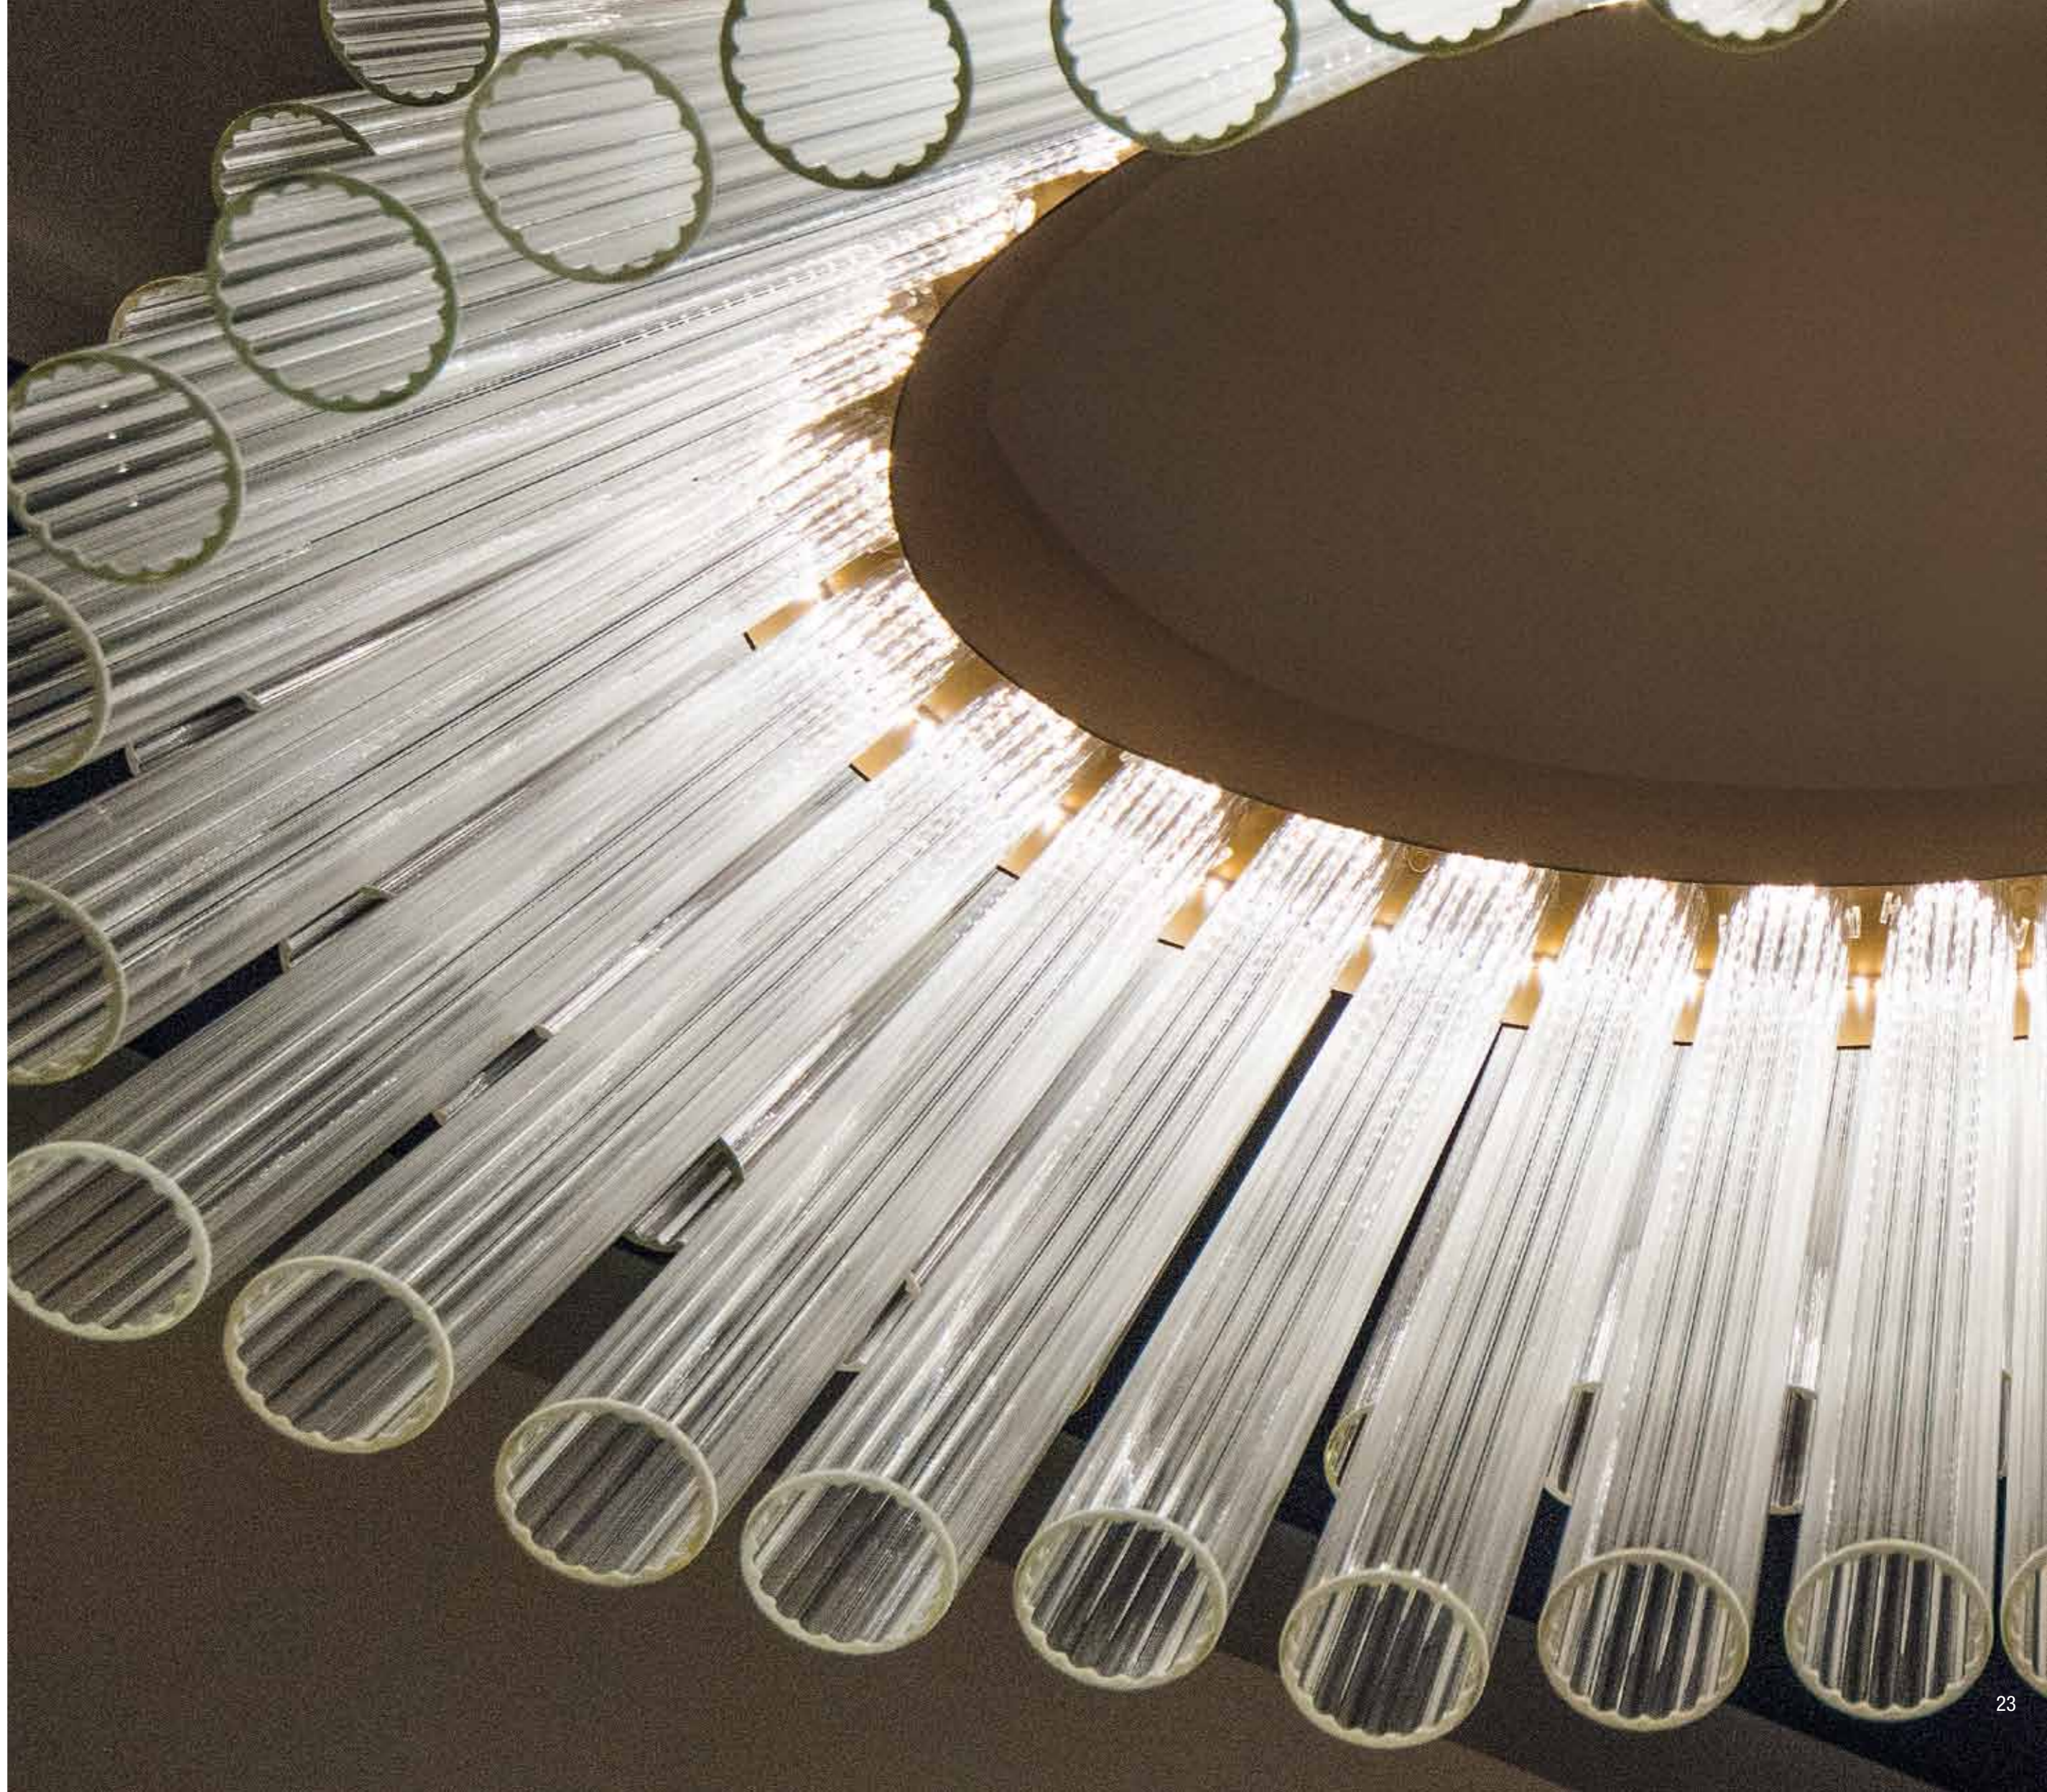

Ice

Sospensione/Suspension

Finitura/Finish: .24 bianco/white - .35 nero/black
.20 foglia oro/gold leaf - .21 foglia argento/silver leaf
.22 foglia rame/copper leaf
.26 foglia rame ossidata/oxidated copper leaf
.28 antracite/anthracite .80 bronzo/bronze
.07 oro spazzolato/brushed satin gold