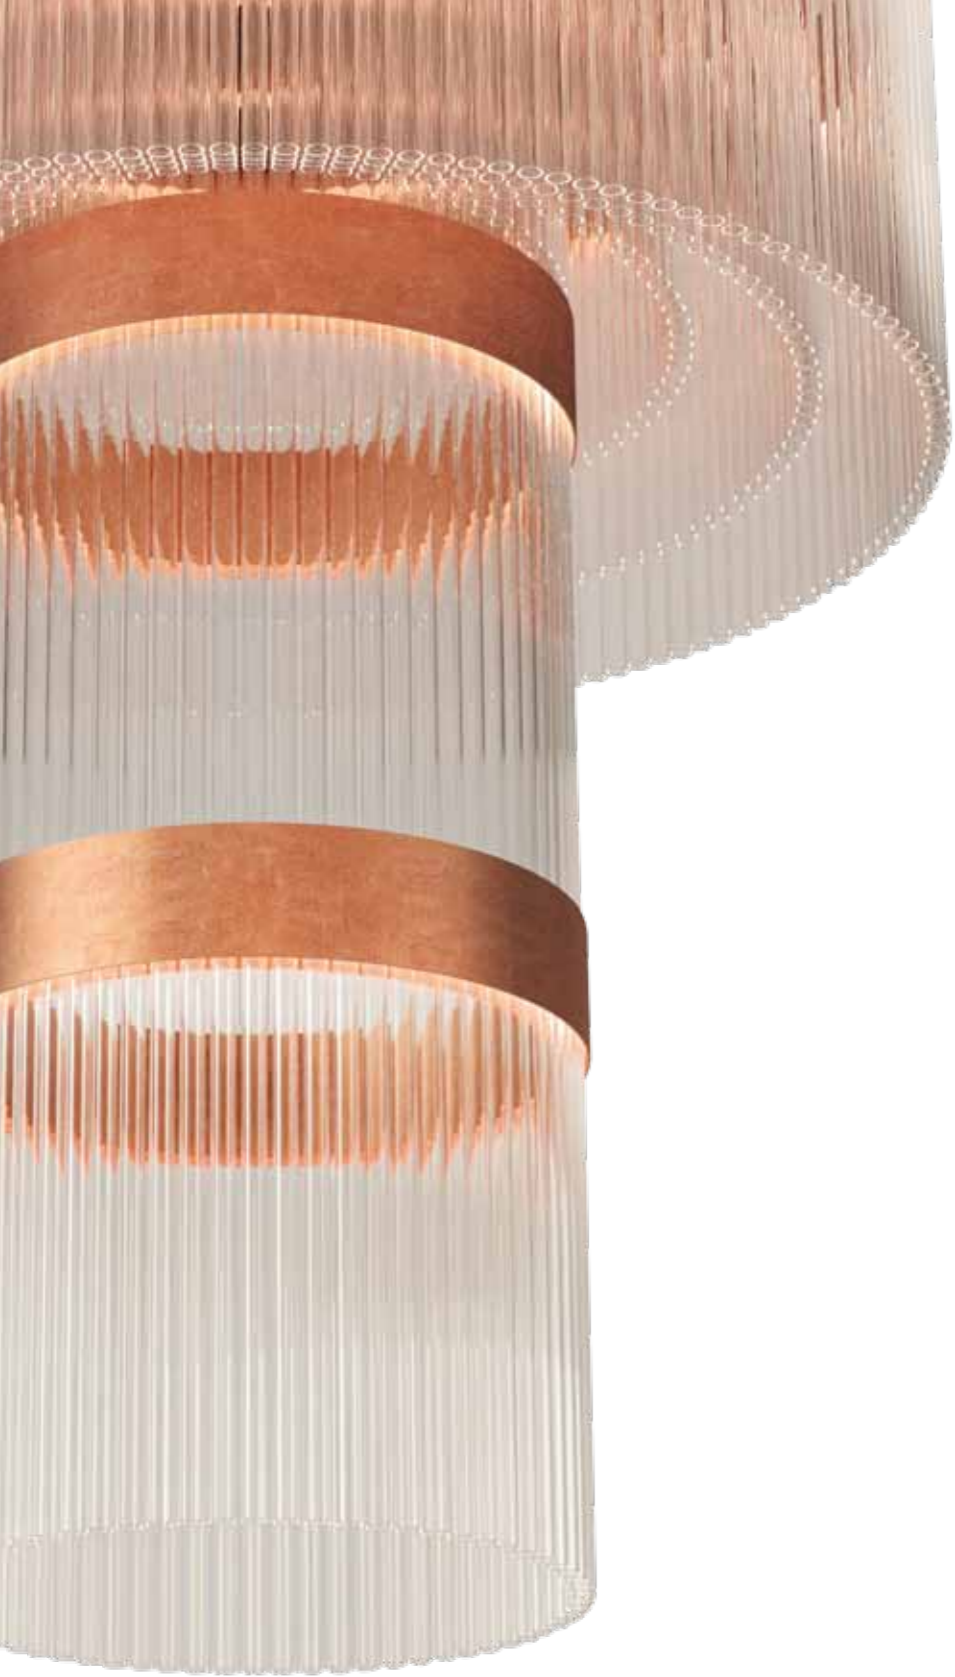

Ice

Sospensione/Suspension
Finitura/Finish: .24 bianco/white - .35 nero/black
.20 foglia oro/gold leaf - .21 foglia argento/silver leaf
.22 foglia rame/copper leaf - .26 foglia rame ossidata/oxidated copper leaf
.28 antracite/anthracite .80 bronzo/bronze
.07 oro spazzolato/brushed satin gold

RT 100: Ø 100 cm H 250 cm

.VL Vetro liscio/Smooth glass
.VR Vetro rigato/Ribbed glass (su richiesta/on request)