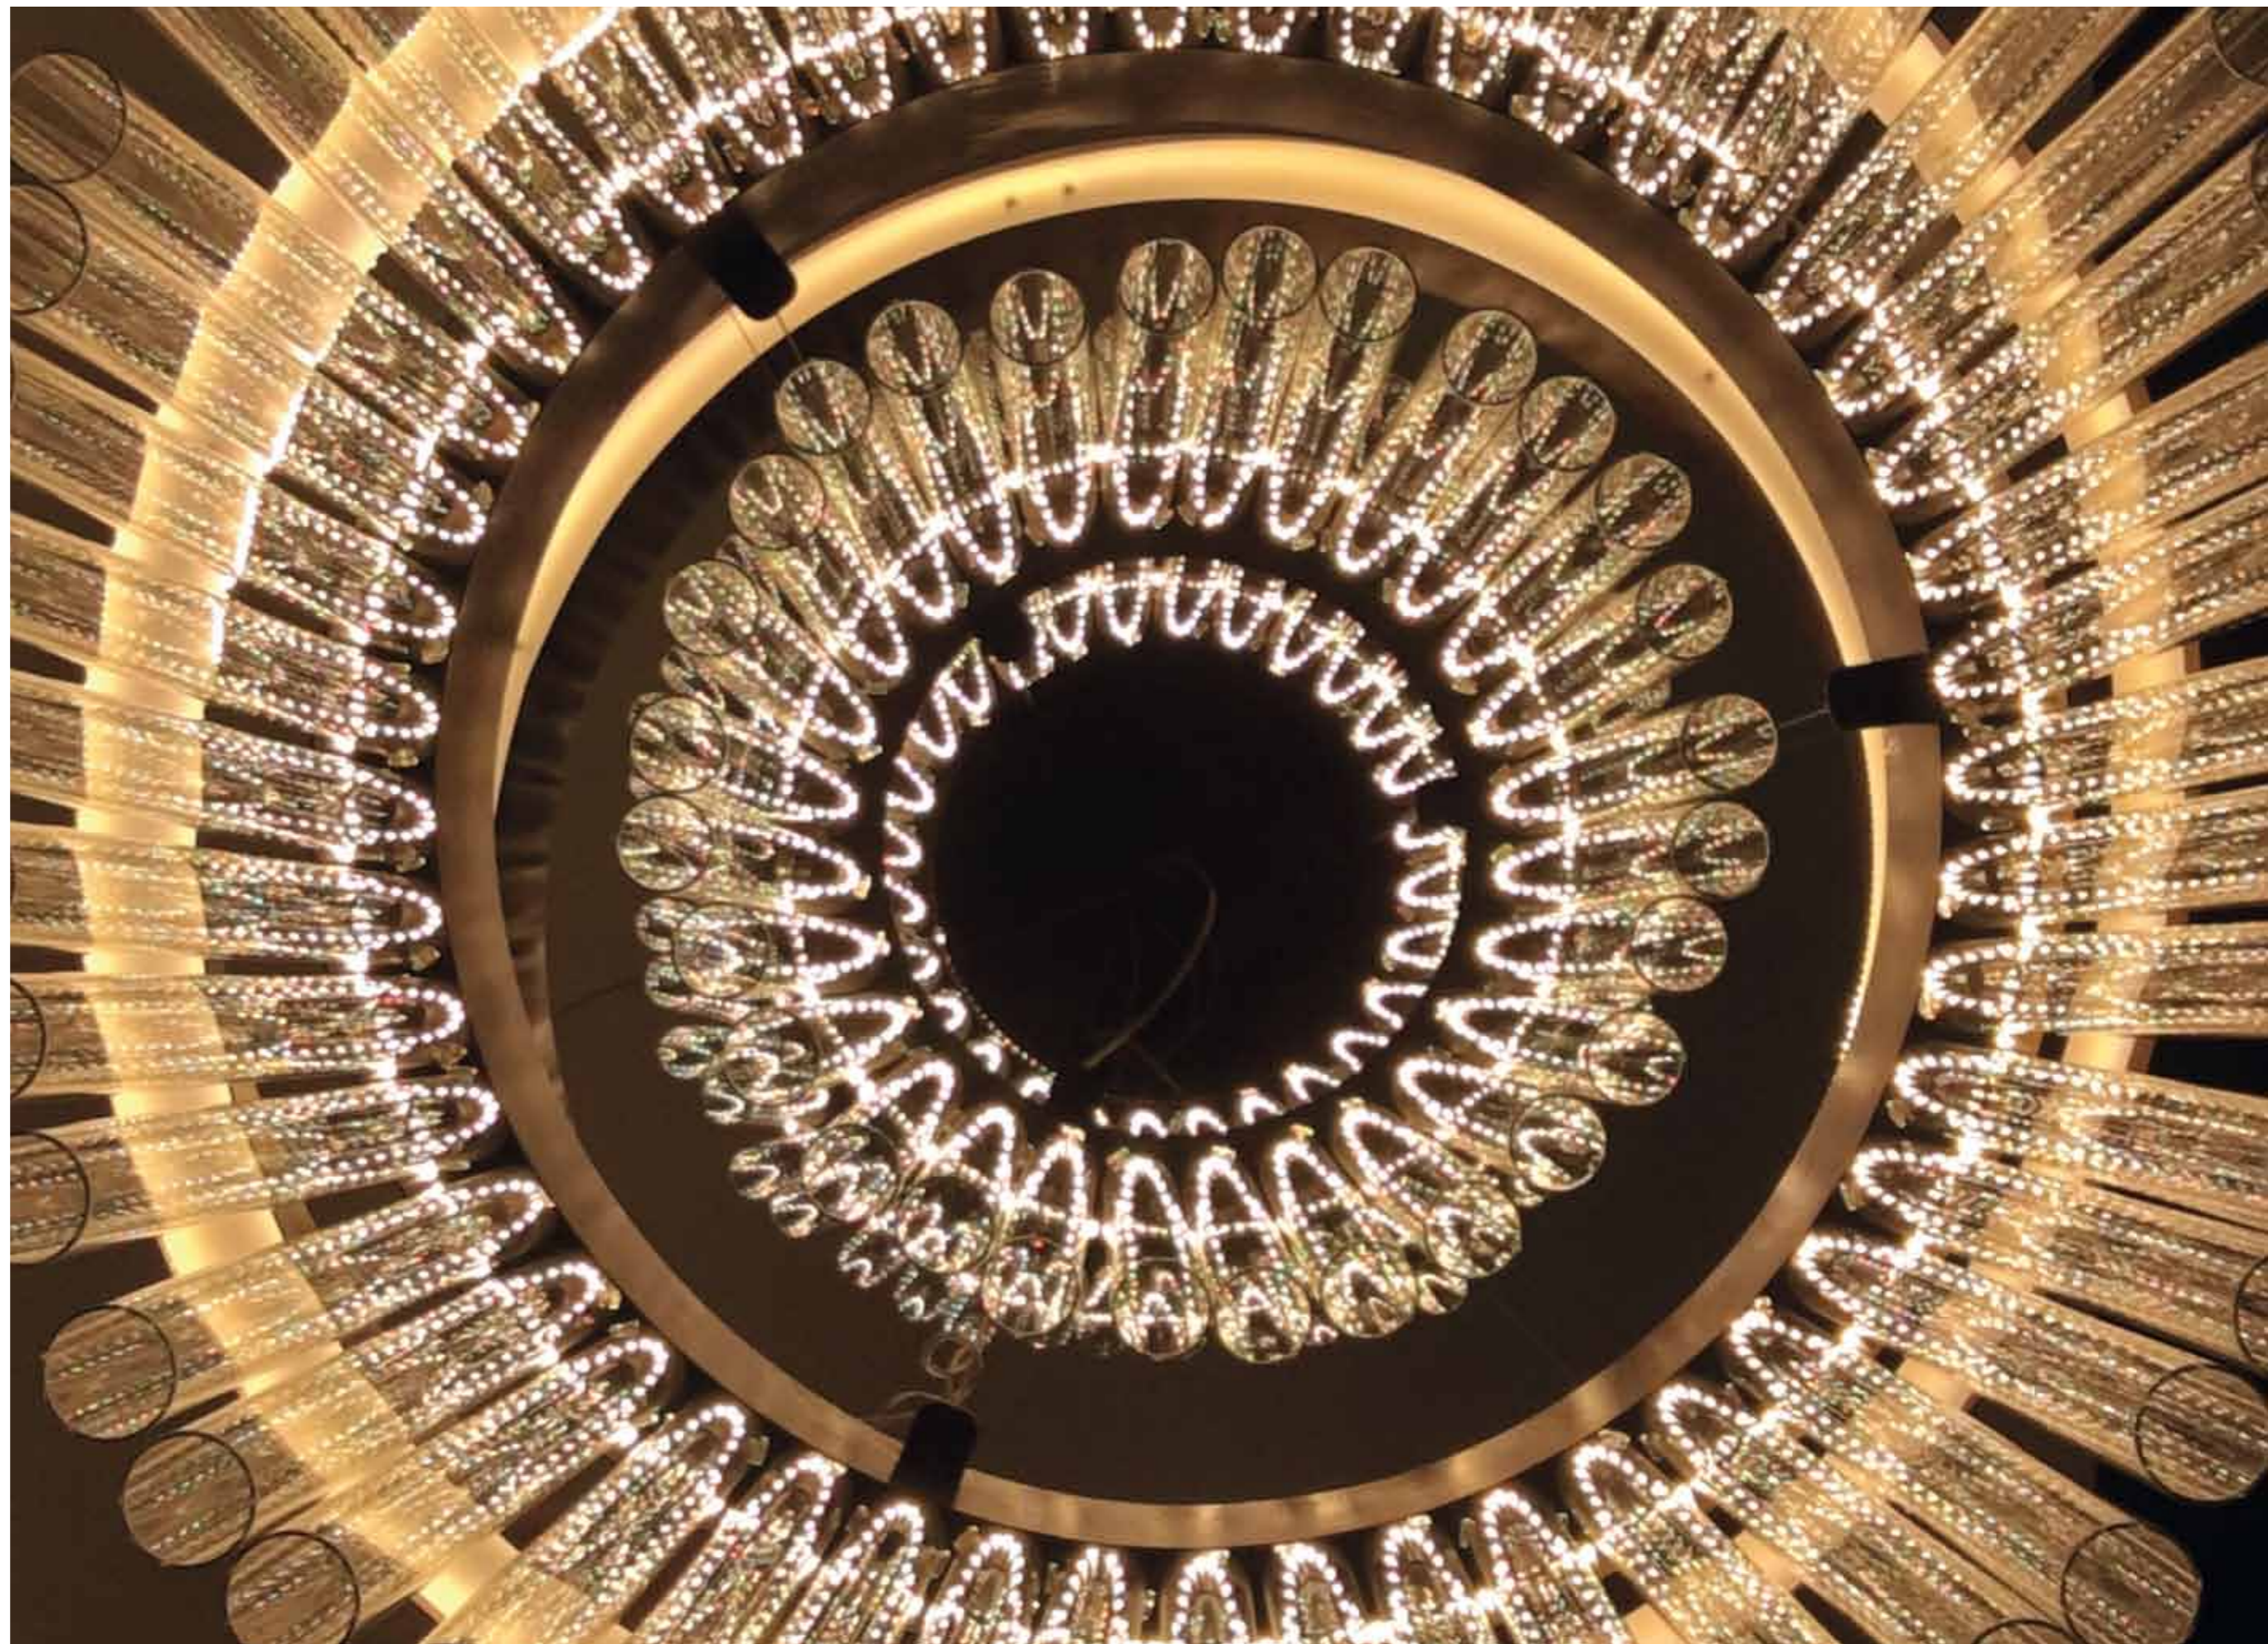

GM 100: Ø 100 cm H 200 cm
GM 150: Ø 150 cm H 300 cm

.VL Vetro liscio/Smooth glass
.VR Vetro rigato/Ribbed glass (su richiesta/on request)

Ice

Sospensione/Suspension
Finitura/Finish: .24 bianco/white - .35 nero/black
.20 foglia oro/gold leaf - .21 foglia argento/silver leaf
.22 foglia rame/copper leaf
.26 foglia rame ossidata/oxidated copper leaf
.28 antracite/anthracite .80 bronzo/bronze
.07 oro spazzolato/brushed satin gold